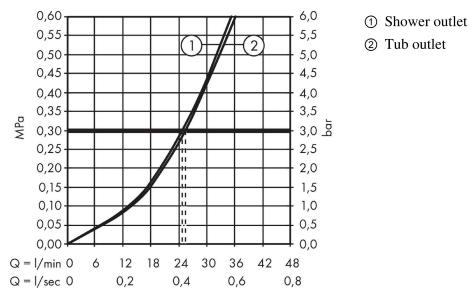

Finoris

Single lever bath mixer for concealed installation with integrated security combination according to EN1717 for iBox universal

Surfaces: **Matt Black** Article Number: **76416670**

Flowchart