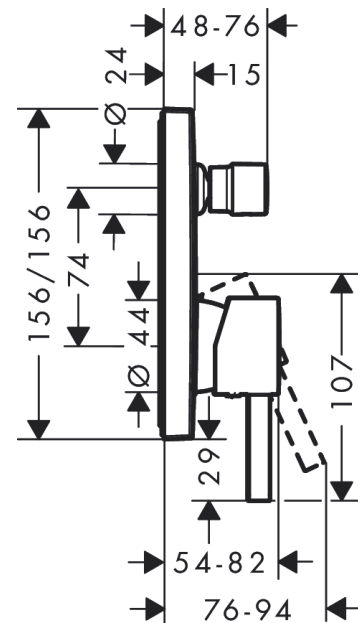

#### product features

- 2 functions
- connection type: basic set
- maximum flow rate at 3 bar: 25 l/min
- flow rate for bath spout at 3 bar: 25 l/min
- flow rate of hand shower at 3 bar: 24,5 l/min
- min. operating pressure: 1 bar
- max. operating pressure: 10 bar
- ceramic cartridge
- temperature limitation adjustable
- diverter with automatic resetting
- non-return valve
- with silencer
- with integrated safety combination EN 1717

### Scale drawing

### Spare part list

Year of production: >06/21

Pos.	Description	Article Number	Price	PU
1	handle	94298670	-	1
2	screw cover	96338000	-	1
3	diverter knob	98795670	-	1
4	hollow set screw M4x10	97667000	-	1
5	escutcheon 155 / 155 mm	94302670	-	1
6	O-ring 43x3	98418000	-	1
7	O-ring 23x3	98142000	-	1
8	sleeve	98790670	-	1
9	sleeve	98794670	-	1
10	holder for escutcheon	98793000	-	1
11	set of fixing screws	96454000	-	1
12	nut	98796000	-	1
13	O-ring 30x1,5	98433000	-	1
14	O-ring 39x1,5	98400000	-	1
15	cartridge, assy	92730000	-	1
16	locking screw for handle	95140000	-	1
17	seal	95008000	-	1
18	selector assy	95014000	-	1
19	O-ring 16x2,3	98207000	-	1
20	O-ring 20x2,5	92602000	-	1
21	set of screws	96525000	-	1
22	vacuum breaker	96753000	-	1
23	non return valve	96655000	-	1
24	O-Ring 22x2	98185000	-	1
25	O-ring 19x2	98426000	-	1
26	O-ring 16x2	98133000	-	1
27	noise reduction	94073000	-	1
28	extension 25 mm	13595000	-	1
29	set of fixing screws	97747000	-	1
30	extension 22 mm	13593670	-	1
a	concealed item	01800180	-	1