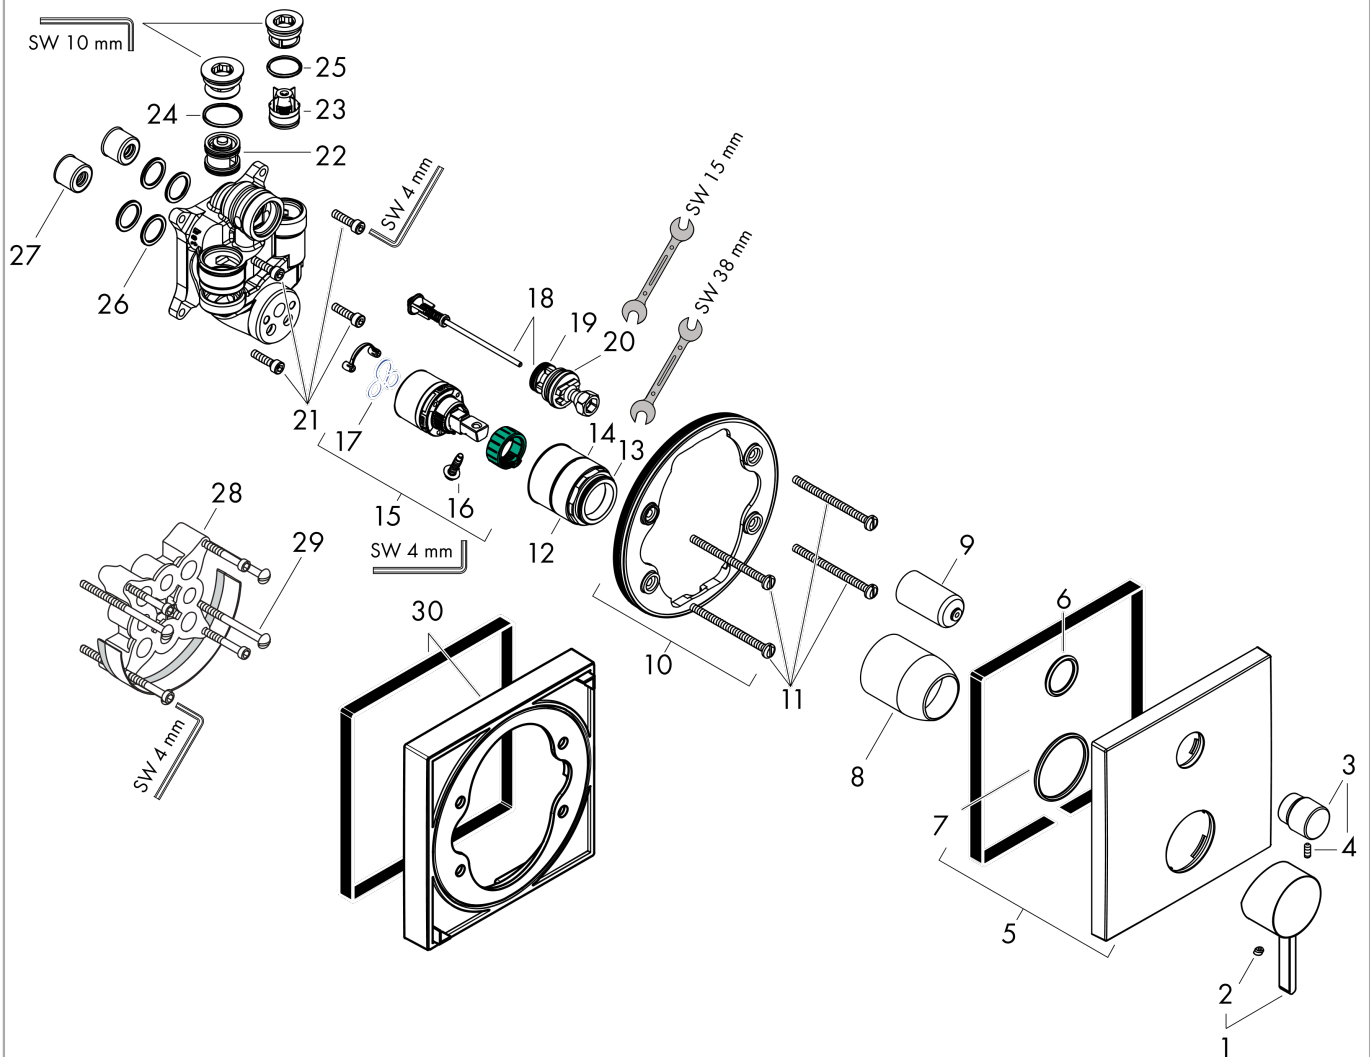

#### product features

- 2 functions
- connection type: basic set
- maximum flow rate at 3 bar: 25 l/min
- flow rate for bath spout at 3 bar: 25 l/min
- flow rate of hand shower at 3 bar: 24,5 l/min
- min. operating pressure: 1 bar
- max. operating pressure: 10 bar
- ceramic cartridge
- temperature limitation adjustable
- diverter with automatic resetting
- non-return valve
- with silencer
- with integrated safety combination EN 1717

### Flowchart

**Finoris**

Single lever bath mixer for concealed installation with integrated security combination according to EN1717 for iBox universal

Surfaces: **Matt Black** Article Number: **76416670**

**Exploded Drawing**

Year of production: >06/21

### Spare part list

Year of production: >06/21

Pos.	Description	Article Number	Price	PU
1	handle	94298670	-	1
2	screw cover	96338000	-	1
3	diverter knob	98795670	-	1
4	hollow set screw M4x10	97667000	-	1
5	escutcheon 155 / 155 mm	94302670	-	1
6	O-ring 43x3	98418000	-	1
7	O-ring 23x3	98142000	-	1
8	sleeve	98790670	-	1
9	sleeve	98794670	-	1
10	holder for escutcheon	98793000	-	1
11	set of fixing screws	96454000	-	1
12	nut	98796000	-	1
13	O-ring 30x1,5	98433000	-	1
14	O-ring 39x1,5	98400000	-	1
15	cartridge, assy	92730000	-	1
16	locking screw for handle	95140000	-	1
17	seal	95008000	-	1
18	selector assy	95014000	-	1
19	O-ring 16x2,3	98207000	-	1
20	O-ring 20x2,5	92602000	-	1
21	set of screws	96525000	-	1
22	vacuum breaker	96753000	-	1
23	non return valve	96655000	-	1
24	O-Ring 22x2	98185000	-	1
25	O-ring 19x2	98426000	-	1
26	O-ring 16x2	98133000	-	1
27	noise reduction	94073000	-	1
28	extension 25 mm	13595000	-	1
29	set of fixing screws	97747000	-	1
30	extension 22 mm	13593670	-	1
a	concealed item	01800180	-	1